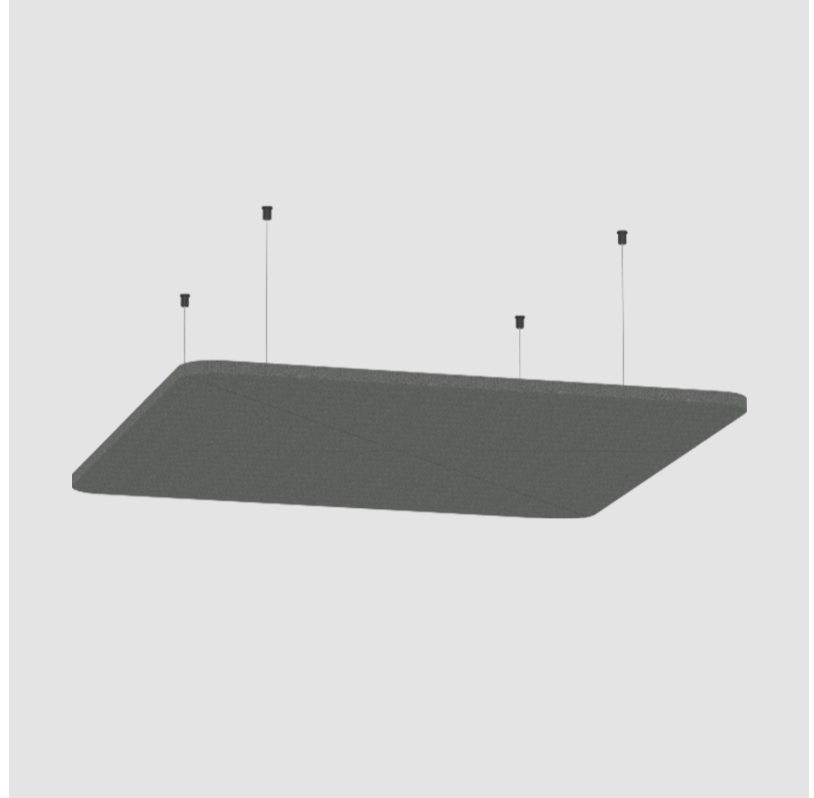

PROJECT
TYPE
SPECIFIER
QUANTITY
DATE

QUANTUM ACOUSTIC PANEL SUSPENSION

A300708-

base number	Finishes (Diamond)	Finish Options	Cable Length

1. To build a product code in our configurator select the specify button on the base model # product page
2. To build a manual product code on this datasheet choose from the options listed below in blue font and add the suffix to the base model #

GENERAL

Series: Quantum Acoustic Panel
Brand: Prolicht
Division: Architectural
Mounting Type: Suspension
Mounting Location: Ceiling
Subcategory: Acoustic

PHYSICAL

Shape: Round
Length (mm): 1100
Length (in): 43 ⁵/₁₆
Width (mm): 1100
Width (in): 43 ⁵/₁₆
Height (mm): 24
Height (in): 15/16

Fixture Finish: [ANC / ASH / BNA / BTC / BZE / CEL / EGG / EVG / FOG / FOS / FST / FUA / IRI / IRO / KHA / LIC / LIM / MER / MSN / MUS / ONX / PEA / PLU / POL / PPY / RAY / ROY / RST / STE / SWD / TAN / TAU](#)

Holder Finish: [SSR / BKV / CWI / CRY / HAB / LAG / UFT / ITA / RUA / RUR / MIC / FTG / MYG / TWT / LOD / PUS / FRO / FUP / KIA / POP / BLS / SPG / MEY / GOH / GUM / CHC / COM / ABZ / JAG](#)

Fixture Material: [Aluminum](#)
[Cable Details: 2000mm / 6000mm Transparent Cable](#)

ELECTRICAL

LED

OPTICAL

RATINGS AND CERTIFICATIONS

Certified By: CSA Certified to UL and CSA Standards
IP rating: IP20