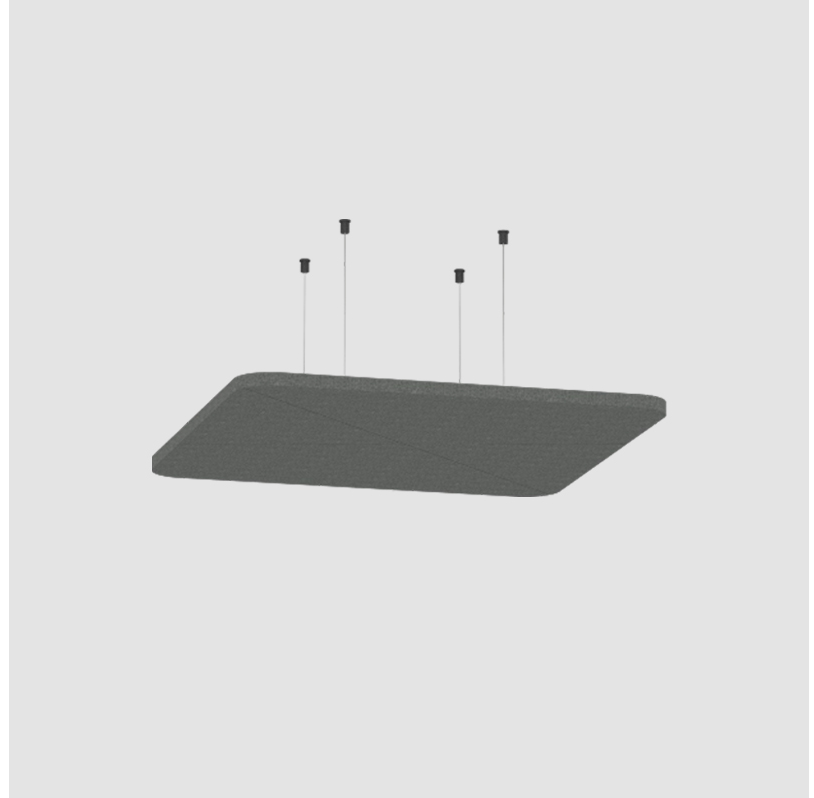

PROJECT
TYPE
SPECIFIER
QUANTITY
DATE

QUANTUM ACOUSTIC PANEL SUSPENSION

A300706-

base number	Finishes (Diamond)	Finish Options	Cable Length

1. To build a product code in our configurator select the specify button on the base model # product page
2. To build a manual product code on this datasheet choose from the options listed below in blue font and add the suffix to the base model #

GENERAL

Series: Quantum Acoustic Panel
Brand: Prolicht
Division: Architectural
Mounting Type: Suspension
Mounting Location: Ceiling
Subcategory: Acoustic

PHYSICAL

Shape: Round
Length (mm): 500
Length (in): 19 11/16
Width (mm): 500
Width (in): 19 11/16
Height (mm): 24
Height (in): 15/16

Fixture Finish: [ANC / ASH / BNA / BTC / BZE / CEL / EGG / EVG / FOG / FOS / FST / FUA / IRI / IRO / KHA / LIC / LIM / MER / MSN / MUS / ONX / PEA / PLU / POL / PPY / RAY / ROY / RST / STE / SWD / TAN / TAU](#)

Holder Finish: [SSR / BKV / CWI / CRY / HAB / LAG / UFT / ITA / RUA / RUR / MIC / FTG / MYG / TWT / LOD / PUS / FRO / FUP / KIA / POP / BLS / SPG / MEY / GOH / GUM / CHC / COM / ABZ / JAG](#)

Fixture Material: [Aluminum](#)
[Cable Details: 2000mm / 6000mm Transparent Cable](#)

ELECTRICAL

LED

OPTICAL

RATINGS AND CERTIFICATIONS

Certified By: CSA Certified to UL and CSA Standards
IP rating: IP20