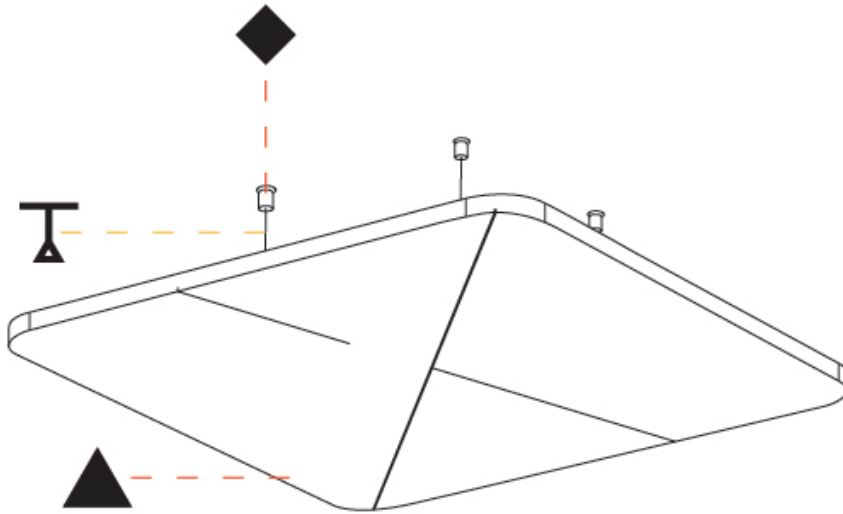

QUANTUM ACOUSTIC PANEL SUSPENSION

A300707-

PROJECT	_____
TYPE	_____
SPECIFIER	_____
QUANTITY	_____
DATE	_____