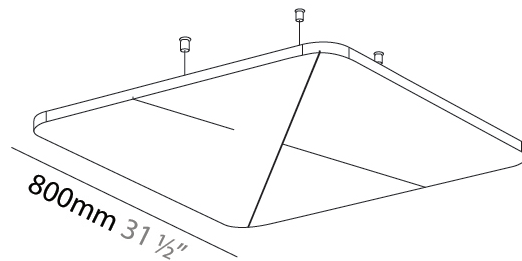

PROJECT	_____
TYPE	_____
SPECIFIER	_____
QUANTITY	_____
DATE	_____

QUANTUM ACOUSTIC PANEL SUSPENSION

A300707-

base number	Finishes (Diamond)	Finish Options	Cable Length

1. To build a product code in our configurator select the specify button on the base model # product page
2. To build a manual product code on this datasheet choose from the options listed below in blue font and add the suffix to the base model #

GENERAL

Series: Quantum Acoustic Panel
Brand: Prolicht
Division: Architectural
Mounting Type: Suspension
Mounting Location: Ceiling
Subcategory: Acoustic

PHYSICAL

Shape: Round
Length (mm): 800
Length (in): 31 1/2
Width (mm): 800
Width (in): 31 1/2
Height (mm): 24
Height (in): 15/16

Fixture Finish: [ANC / ASH / BNA / BTC / BZE / CEL / EGG / EVG / FOG / FOS / FST / FUA / IRI / IRO / KHA / LIC / LIM / MER / MSN / MUS / ONX / PEA / PLU / POL / PPY / RAY / ROY / RST / STE / SWD / TAN / TAU](#)

Holder Finish: [SSR / BKV / CWI / CRY / HAB / LAG / UFT / ITA / RUA / RUR / MIC / FTG / MYG / TWT / LOD / PUS / FRO / FUP / KIA / POP / BLS / SPG / MEY / GOH / GUM / CHC / COM / ABZ / JAG](#)

Fixture Material: [Aluminum](#)
[Cable Details: 2000mm / 6000mm Transparent Cable](#)

ELECTRICAL

LED

OPTICAL

RATINGS AND CERTIFICATIONS

Certified By: CSA Certified to UL and CSA Standards
IP rating: IP20